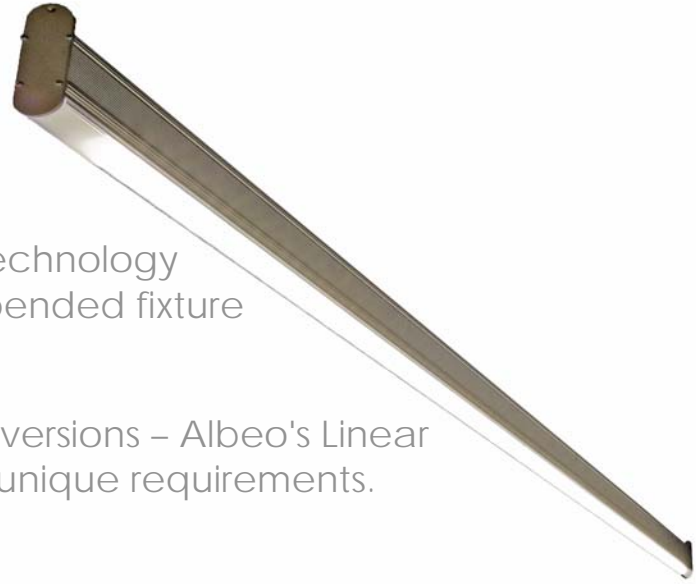

Albeo's Constellation LED Linear Suspended Fixture provides an energy efficient, maintenance-free alternative to traditional fluorescent light fixtures.

With Albeo's patent-pending TEMPR™ thermal technology to maximize efficacy and lifetime, the linear suspended fixture is backed by a five-year warranty.

With maximum brightness, efficiency, and value versions – Albeo's Linear Suspended Strip can be tailor-made to suit your unique requirements.

Features and Benefits:

- Zero Maintenance up to 100,000 Hours
- 3 to 5 times longer life with Albeo's TEMPR™ Technology
- Maximum Brightness / Efficacy / Value Configurations
- Heavy Duty, Instant-On, No Flickering or Buzzing